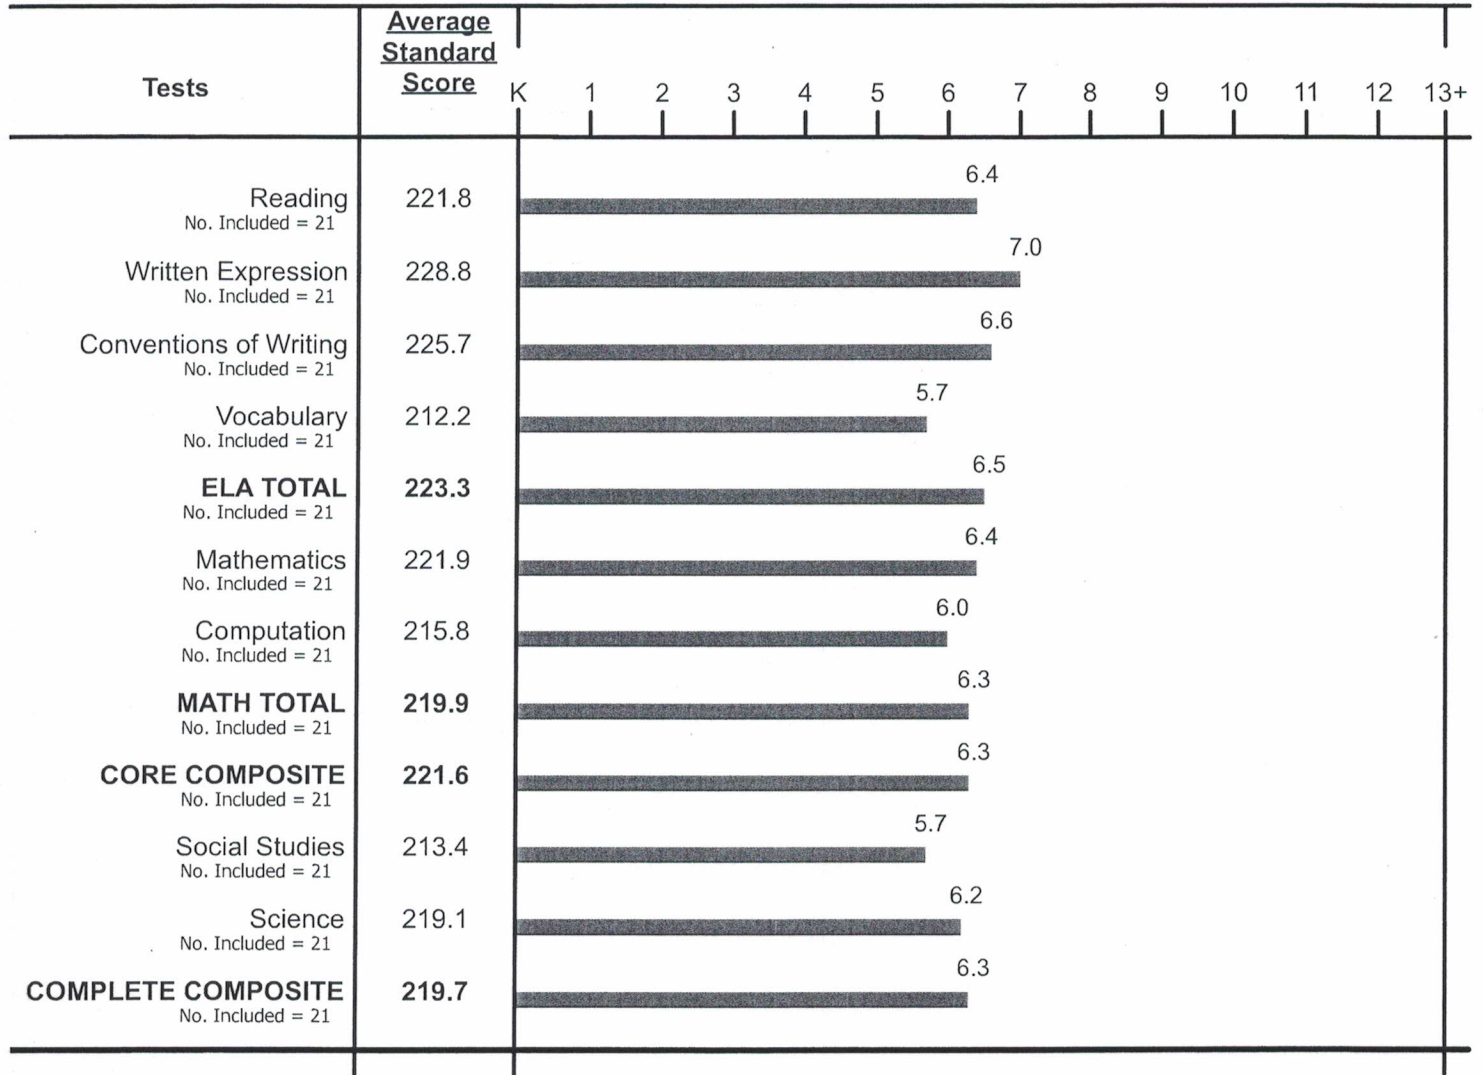

Group Profile for St Jude School

Group Code: 1

Iowa Assessments™

Form: E,G

Test Date: 04/12/2021

Norms: Spring 2017

Grade: 4

Level: 10

Dio: Knoxville Diocese

Building: St Jude School

Grade Equivalent of Average SS

Students coded in the office use section of answer documents are excluded from group averages

Report Date: 04/12/2021

Report Time: 10:30 AM