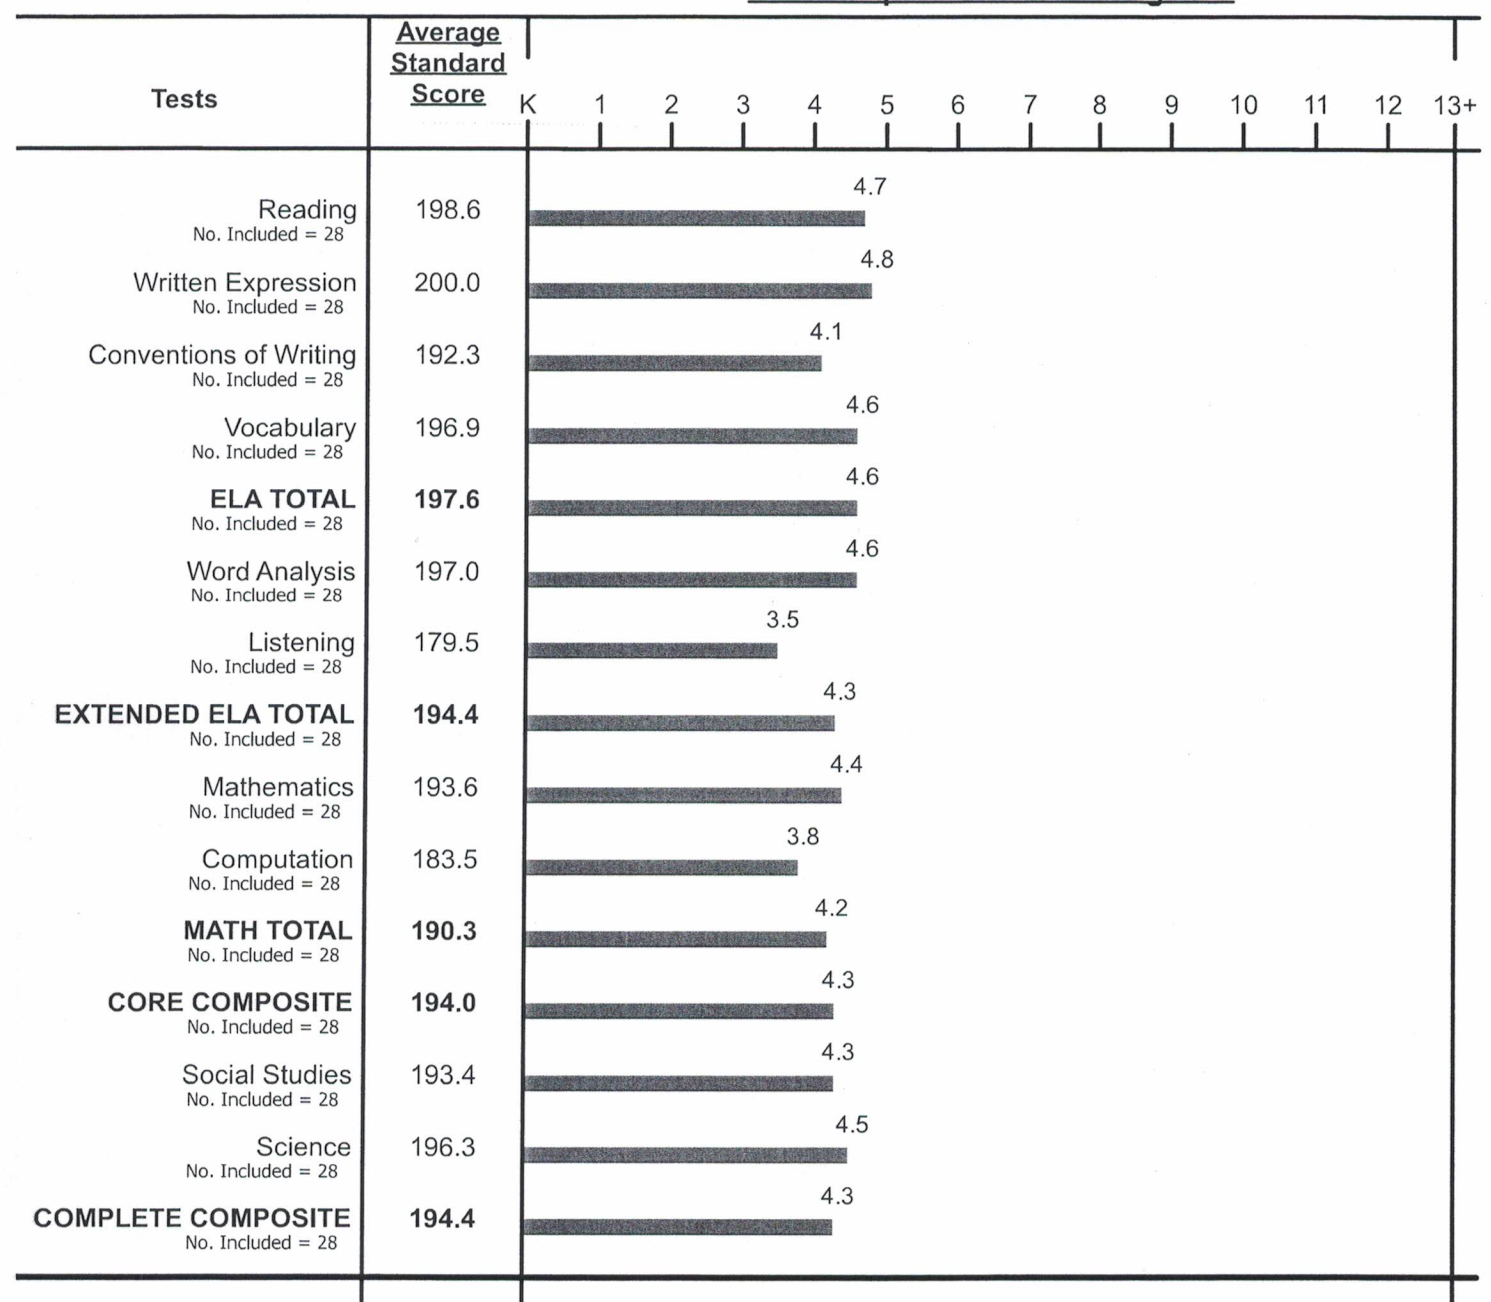

Group Profile for St Jude School

Group Code: 1
Iowa Assessments™
Form: G
Test Date: 04/12/2021
Norms: Spring 2017

Grade: 3
Level: 9
Building: St Jude School

Dio: Knoxville Diocese

Grade Equivalent of Average SS

*Students coded in the office use section of answer documents are excluded from group averages