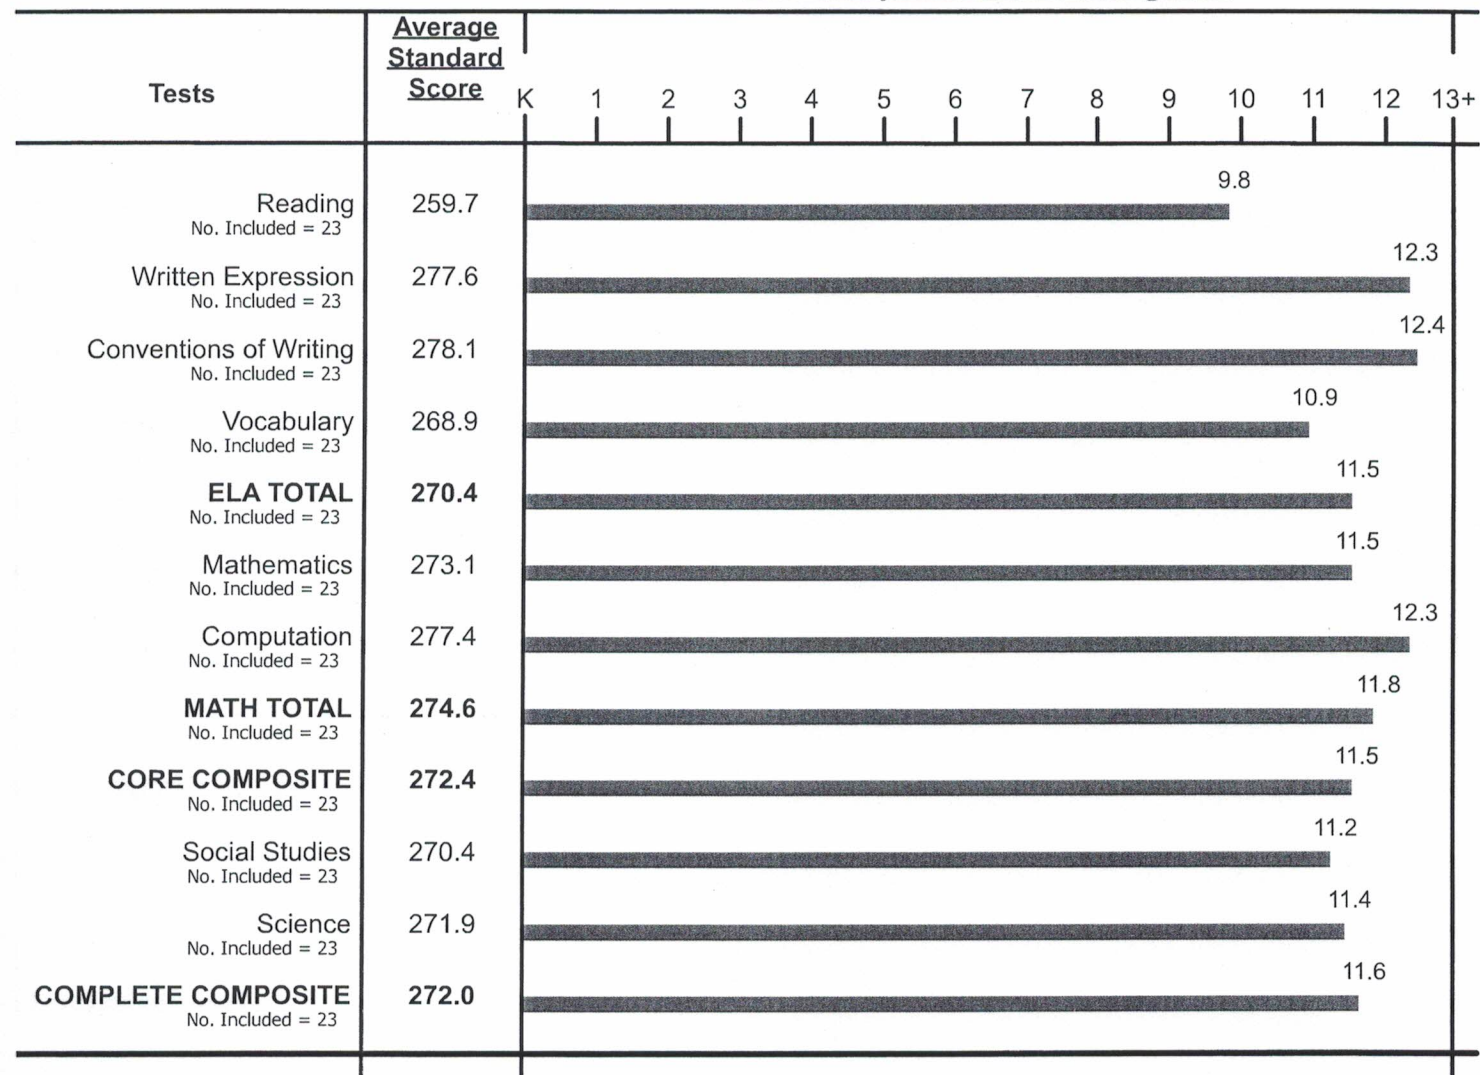

Group Profile for St Jude School

Group Code: 1
Iowa Assessments™
Form: G
Test Date: 04/12/2021
Norms: Spring 2017

Grade: 8
Level: 14
Building: St Jude School

Dio: Knoxville Diocese

Grade Equivalent of Average SS

Students coded in the office use section of answer documents are excluded from group averages